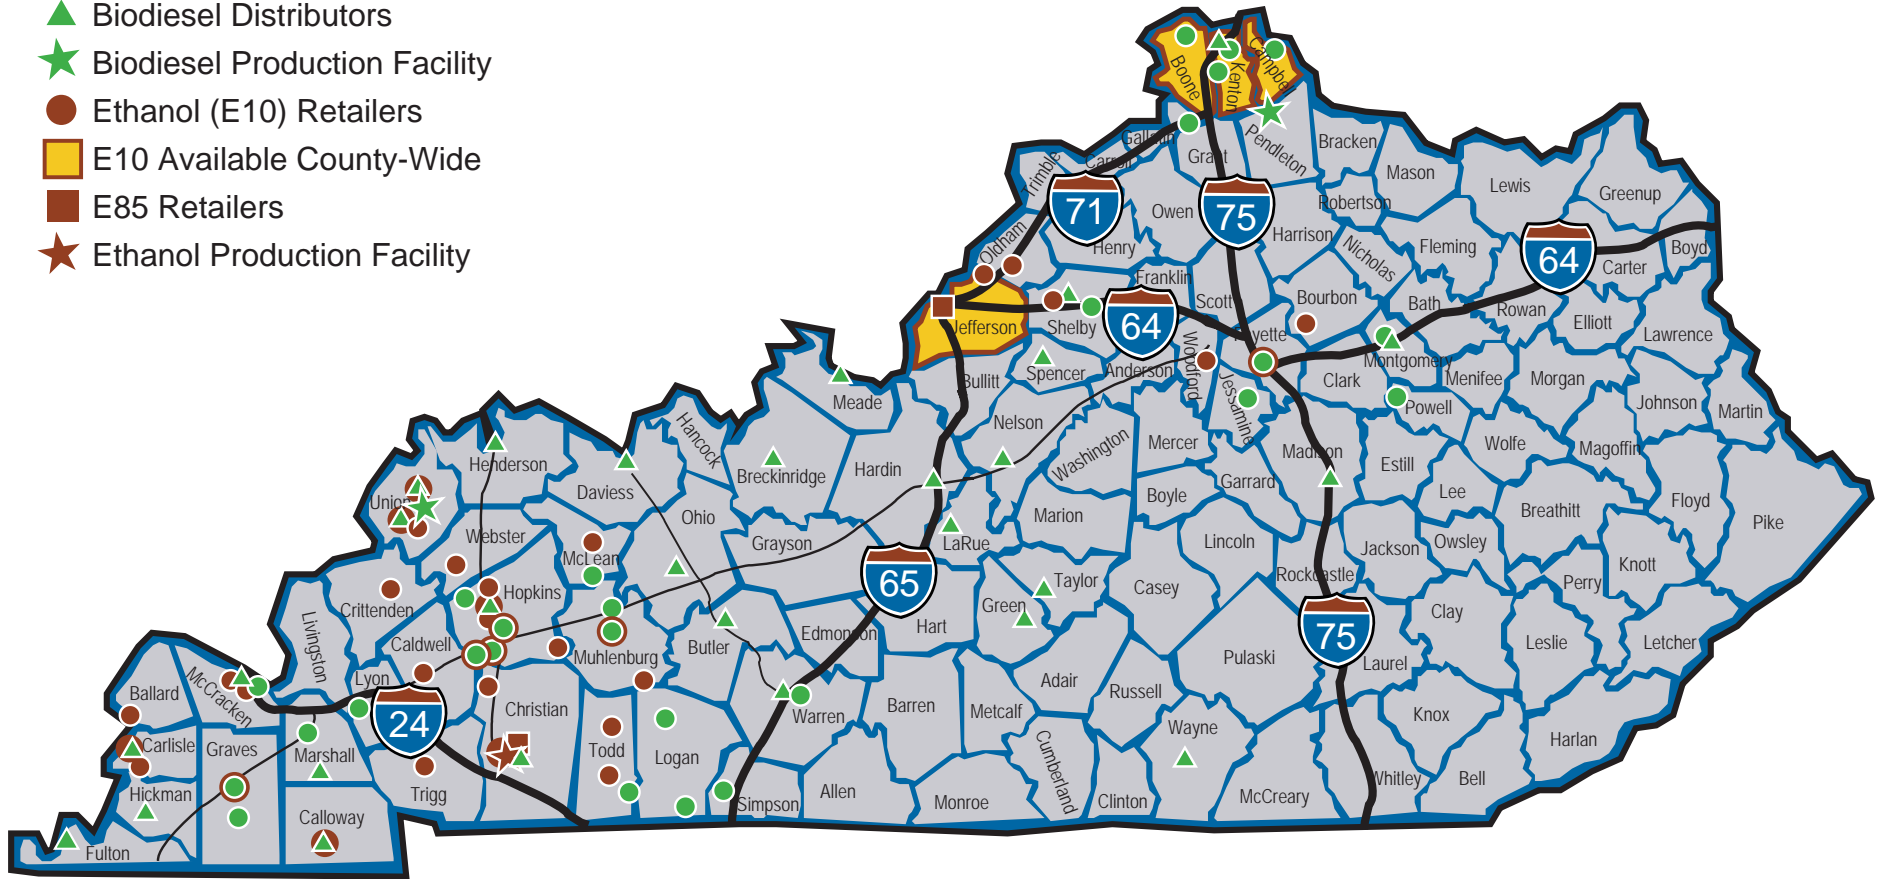

# Where to Buy Renewable Fuels in Kentucky

- Biodiesel (B2 or B10) Retailers
- ▲ Biodiesel Distributors
- ★ Biodiesel Production Facility
- Ethanol (E10) Retailers
- E10 Available County-Wide
- E85 Retailers
- ★ Ethanol Production Facility

## Ballard

- Indian Hills Trading Post, Wickliffe